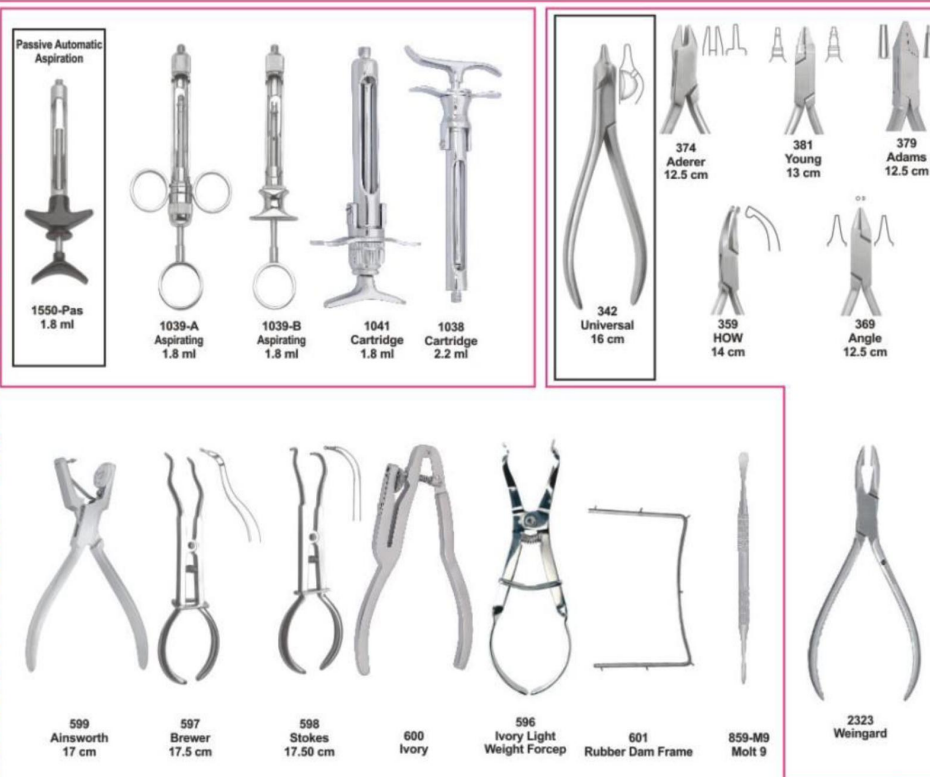

## ROOT ELEVATORS

## TC INSTRUMENTS

Precision Crafted Instruments

**SCISSORS**

**NEEDLE HOLDERS & FORCEPS**

## DENTAL SYRINGES, ORTHODONTIC PLIERS, RUBBER DAM & MISC. INSTRUMENTS

Precision Crafted Instruments