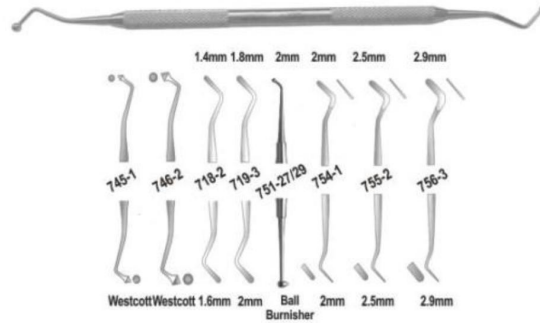

FILLING INSTRUMENTS